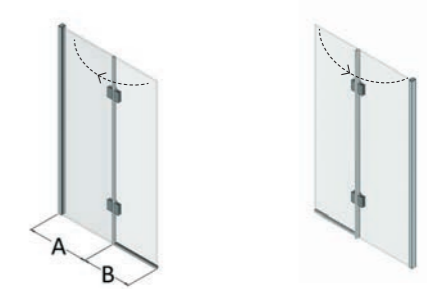

DS490 & DS491

Inward/Outward Opening Bath Screens

Featured: DS490-900 LHF with Adjustable Wall Profile: (Inward Opening Bath Screen)

Wall Fixing Options

Adjustable Wall Profiles (Supplied as standard)

Offering 12mm of adjustment (+/- 6mm each side), this option is fitter-friendly and can compensate for out of true walls. AQATA's Survey & Installation service is not required when choosing this wall fixing option.

DS491

Bath Screen - Outward Opening

Dimensions

Model	A	B
DS491-900	494-506	400

LH Fixed

RH Fixed

*Rim of bath must be flat & level

If choosing the slimline wall channel, use the minimum adjustment size in column A above for overall finished dimension.