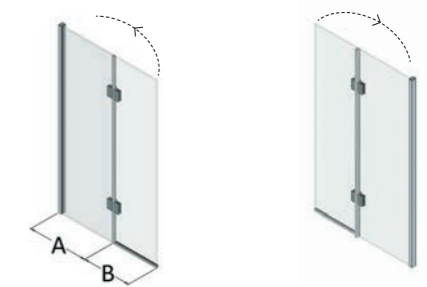

Glass etching service available - see page 113. *Subject to size restrictions

DS490

Bath Screen - Inward Opening

Dimensions

Model	A	B
DS490-900	494-506	400

LH Fixed

RH Fixed

*Rim of bath must be flat & level

If choosing the slimline wall channel, use the minimum adjustment size in column A above for overall finished dimension.

Prices

Size mm	Code LH	Code RH	Price Ex VAT	Price Inc VAT
900	DS490-900LHF	DS490-900RHF	£763.92	£917.00