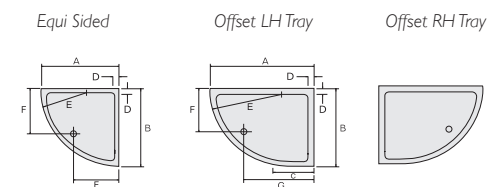

Featured: SP350-12x9LHD/LHT, TR-35/QD825/12x9LH Shower Tray

Dimensions - Equi-Sided Option

A	B	E*	F	LH Door	RH Door
900	900	825	535		

NB. Please ensure adequate access is available as sliding door frame is pre-assembled

*Indicates radius, not shown on diagrams

Dimensions - Offset Option

A	B	E*	F	LH Door LH Tray	RH Door RH Tray
1200	900	825	535		

NB. Please ensure adequate access is available as sliding door frame is pre-assembled

*Indicates radius, not shown on diagrams

Prices

Size mm	Code LH Door	Code RH Door	Price Ex VAT	Price Inc VAT
900 x 900	SP350-9x9LHD	SP350-9x9RHD	£1,317.50	£1,581.00
1200 x 900	SP350-12x9LHD/LHT	SP350-12x9RHD/RHT	£1,561.67	£1,874.00

Shower Trays

A dedicated shaped shower tray is available for this model, complete with 90mm hi-flow waste as standard.

Quadrant Tray* 825 Radius (Tray Dimensions mm)							Code	Price			
Tray Height	A	B	C	D	E	F	G	Code non-handed	Ex VAT	Inc VAT	
35	900	900	75	825	540			TR-35/QD825/9x9	£270.00	£324.00	
Tray Height	A	B	C	D	E	F	G	Code LH	Code RH	Ex VAT	Inc VAT
35	1200	900	375	75	825	540	840	TR-35/QD825/12x9LH	TR-35/QD825/12x9RH	£364.17	£437.00